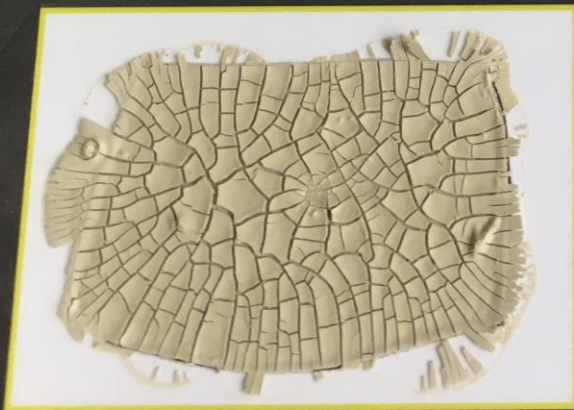

A  
C

**AK8035** - SPLATTER  
EFFECTS DIRT

**AK8036** - WATER FOAM

**AK8017 - TERRAINS**  
MUDDY GROUND 250ML

**AK8018 - TERRAINS DARK**  
EARTH 250ML

**AK8019 - TERRAINS**  
BEACH SAND 250ML

**AK8022 - TERRAINS**  
SANDY DESERT 250ML

**AK8023 - TERRAINS NEUTRAL**  
TEXTURE FOR EARTH 250ML  
(BASE PRODUCT)

**AK8024 - TERRAINS**  
FOR ROUGH  
(BASE PRODUCT)

**AK8028 - PUDDLES** 60ML

**AK8029 - SPLATTER EFFECTS**  
WET GROUND 100ML

**AK8030 - SPLATTER**  
EFFECTS  
100ML